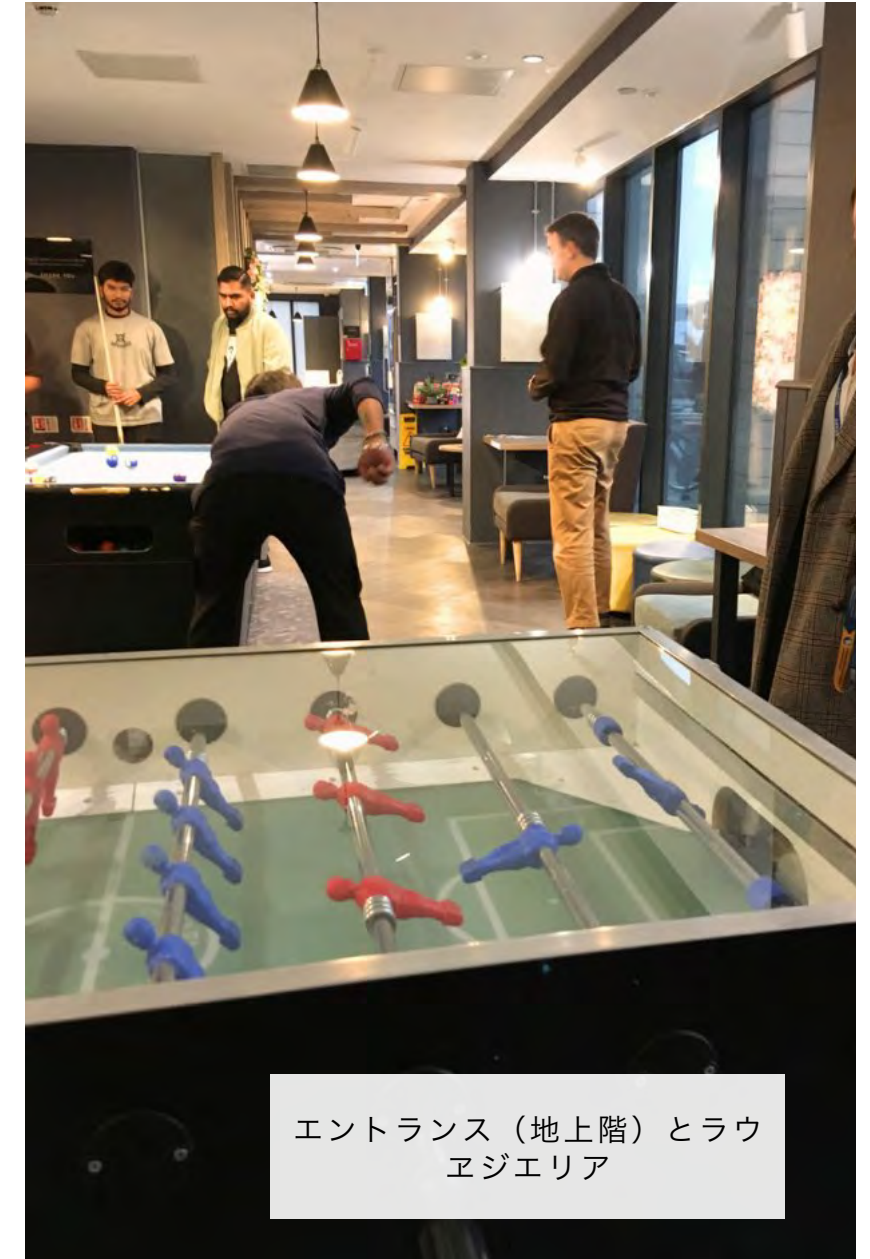

LSI/IH Portsmouth

ALTERNATE ACCOMMODATION OPTIONS

LSI PORTSMOUTH
International House
Portsmouth

CROWN PLACE (学生寮)

ポーツマス&サウスシー駅（右下の建
物）より徒歩1分、LSIより徒歩7分
2018年築・23階建て
ベッド数576

エントランス（地上階）とラウ
エジエリア